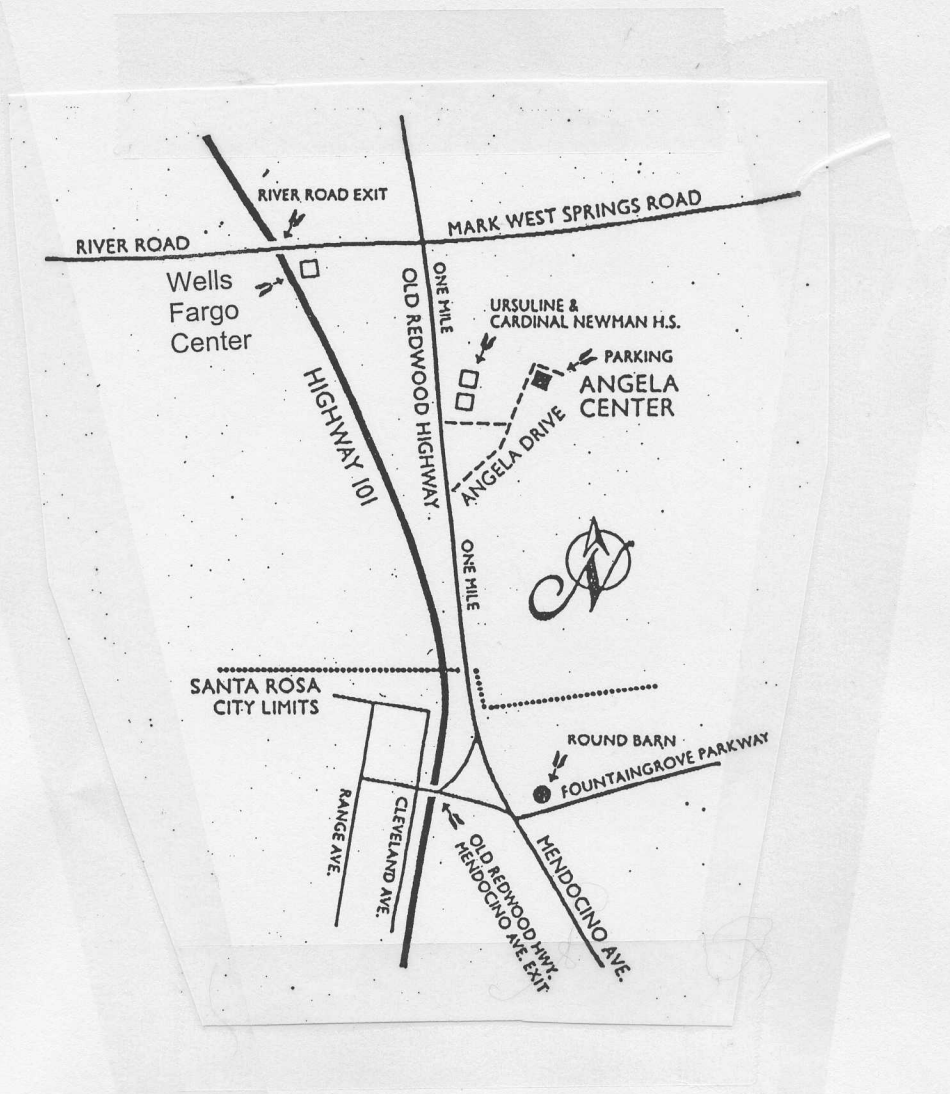

DIRECTIONS TO ANGELA CENTER

Take 101 to Santa Rosa

If you are coming from the South, take the OLD REDWOOD HIGHWAY/MENDOCINO exit and turn left at the stop light. Proceed one mile on Old Redwood Highway to Angela Drive which is on the right side of the street only.

If you are coming from the North, take the RIVER ROAD/MARK WEST SPRINGS exit and turn left at the stop sign. Proceed one mile on Mark West Springs Road to Old Redwood Highway. Turn right on Old Redwood Highway and proceed 1-1/2 miles to Angela Drive, which is on the left side of the road only.

ANGELA CENTER, 535 Angela Dr., Santa Rosa, CA 95403 (707) 528-8578